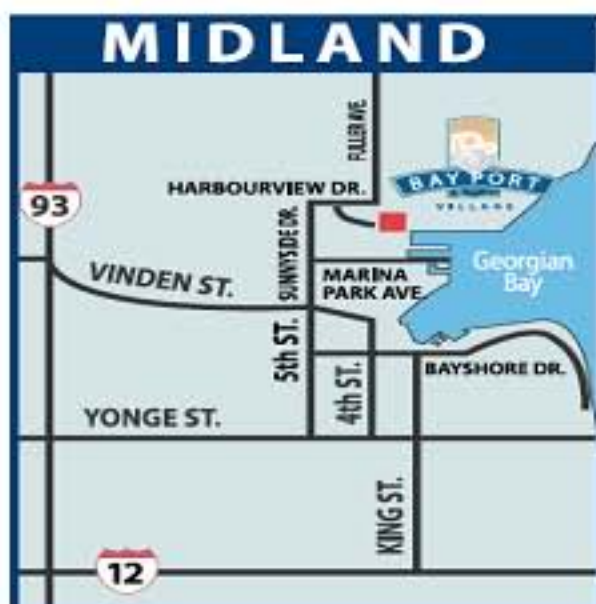

NOW REGISTERED AND UNDER CONSTRUCTION

Please join the
Kaitlin Group & Mayor James Downer
At Bay Port Village for the
Ground-breaking ceremony at Kaitlin's exclusive waterfront community in
Midland.

Date: Saturday, May 15th 2010

Time: 11am to 2pm

Location: Bay Port Village Sales Office – Midland

BBQ and refreshments will be served

Bay Port Village offers a spectacular collection of detached homes on waterfront lots and townhomes.

Relax and enjoy the lifestyle Bay Port Village has to offer. With panoramic views of Georgian Bay and a 12,000 sq.ft clubhouse exclusively for Bay Port Village homeowners,