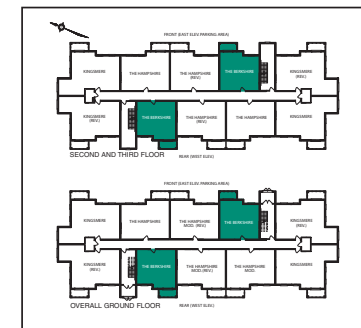

REGENCY - THE BERKSHIRE

618 SQUARE FEET