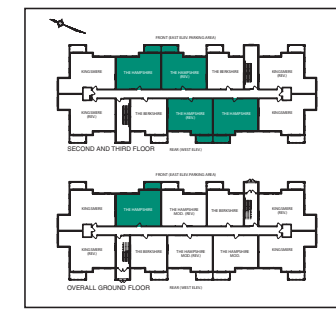

REGENCY - THE HAMPSHIRE I

748 SQUARE FEET