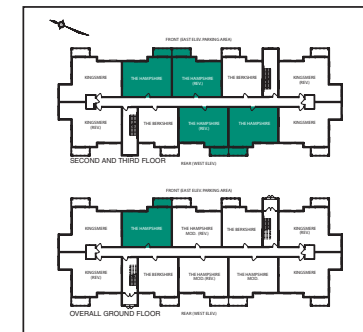

REGENCY - THE HAMPSHIRE II

748 SQUARE FEET