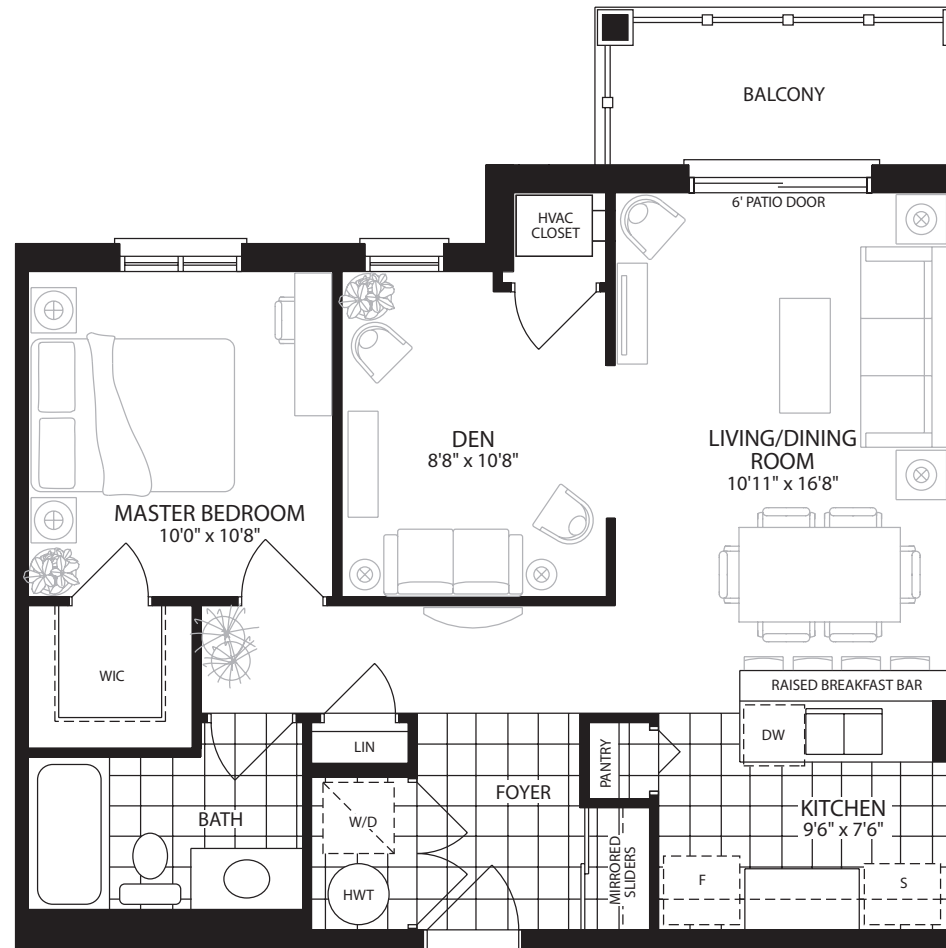

1 BEDROOM + DEN
FLOOR AREA 748 SQ. FT.
BALCONY 60 SQ. FT.