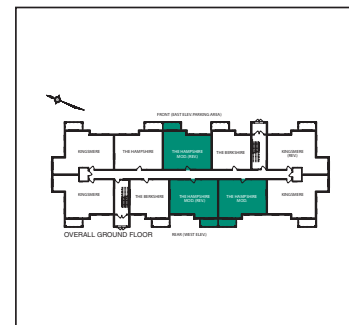

REGENCY - THE HAMPSHIRE MODIFIED

748 SQUARE FEET