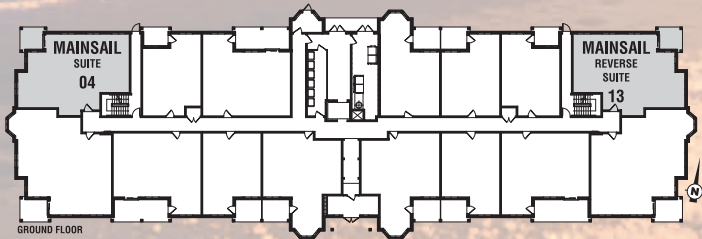

**MAINSAIL**  
1008 SQ. FT.

**MARINA VILLA**  
AT THE PORT OF NEWCASTLE

Some Ground Floor patios may require railings as per grading conditions.  
Materials, specifications, and floorplans are subject to change without notice. All renderings are artist's conceptions. All floorplans are approximate dimensions. Actual usable floor space may vary from stated floor area. E. & O.E. SEPT./06